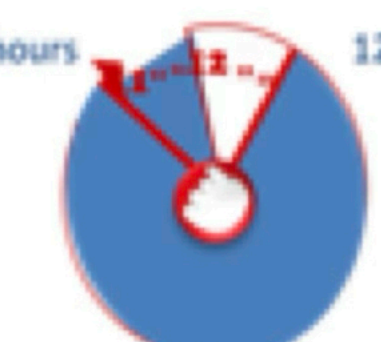

Wittles Worth 24 Hour Chart-Analog Clock Hourly Spaces and Cycles

1 hour

1 hour space

2 hours

2 hour space

3 hours

3 hour space

4 hours

4 hour space

5 hours

5 hour space

6 hours

6 hour space

7 hours

7 hour space

8 hours

8 hour space

9 hours

9 hour space

10 hours

10 hour space

11 hours

11 hour space

12 hours

12 hour space

13 hours

1 hour space

14 hours

2 hour space

15 hours

3 hour space

16 hours