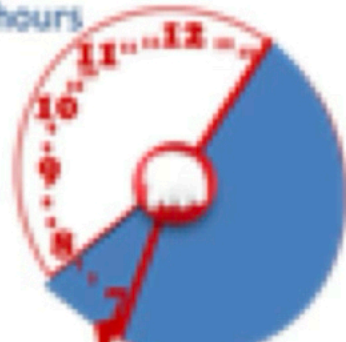

Wittles Worth 24 Hour Chart-Analog Clock Hourly Spaces and Cycles

1 hour

1 hour space

2 hours

2 hour space

3 hours

3 hour space

4 hours

4 hour space

5 hours

5 hour space

6 hours

6 hour space

7 hours

7 hour space

8 hours