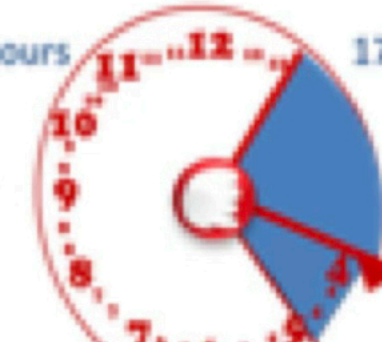

Wittles Worth 24 Hour Chart-Analog Clock Hourly Spaces and Cycles

1 hour

1 hour space

2 hours

2 hour space

3 hours

3 hour space

4 hours

12 hour space

13 hours

1 hour space

14 hours

2 hour space

15 hours

3 hour space

16 hours

4 hour space

17 hours

5 hour space

18 hours

6 hour space

19 hours

7 hour space

20 hours