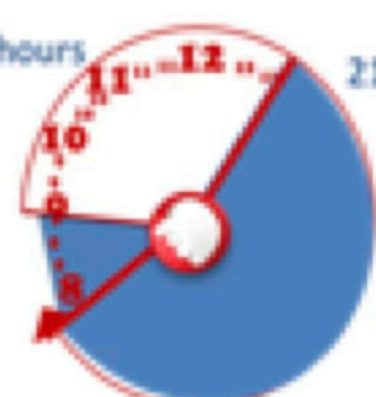

Wittles Worth 24 Hour Chart-Analog Clock Hourly Spaces and Cycles

1 hour

1 hour space

2 hours

2 hour space

3 hours

3 hour space

4 hours

12 hour space

13 hours

1 hour space

14 hours

2 hour space

15 hours

3 hour space

16 hours

4 hour space

17 hours

5 hour space

18 hours

6 hour space

19 hours

7 hour space

20 hours

8 hour space

21 hours

9 hour space

22 hours

10 hour space

23 hours

11 hour space

24 hours