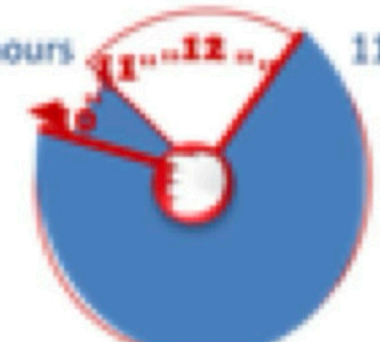

Wittles Worth 24 Hour Chart-Analog Clock Hourly Spaces and Cycles

1 hour

1 hour space

2 hours

2 hour space

3 hours

3 hour space

4 hours

4 hour space

5 hours

5 hour space

6 hours

6 hour space

7 hours

7 hour space

8 hours

8 hour space

9 hours

9 hour space

10 hours

10 hour space

11 hours

11 hour space

12 hours