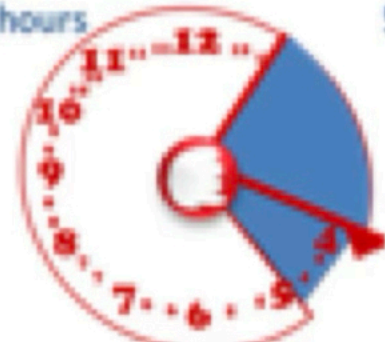

Wittles Worth 24 Hour Chart-Analog Clock Hourly Spaces and Cycles

1 hour

1 hour space

2 hours

2 hour space

3 hours

3 hour space

4 hours

4 hour space

5 hours

5 hour space

6 hours

6 hour space

7 hours

7 hour space

8 hours