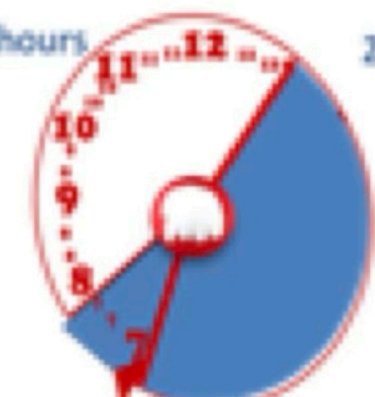

Wittles Worth 24 Hour Chart-Analog Clock Hourly Spaces and Cycles

1 hour

1 hour space

2 hours

2 hour space

3 hours

3 hour space

4 hours

12 hour space

13 hours

1 hour space

14 hours

2 hour space

15 hours

3 hour space

16 hours

4 hour space

17 hours

5 hour space

18 hours

6 hour space

19 hours

7 hour space

20 hours

8 hour space

21 hours

9 hour space

22 hours

10 hour space

23 hours

11 hour space

24 hours