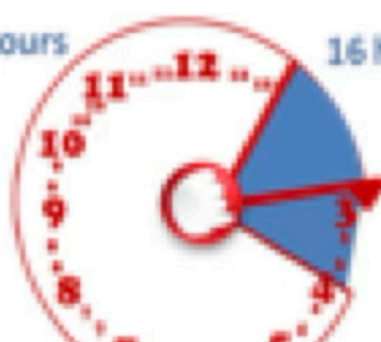

Wittles Worth 24 Hour Chart-Analog Clock Hourly Spaces and Cycles

1 hour

1 hour space

2 hours

2 hour space

3 hours

3 hour space

4 hours

12 hour space

13 hours

1 hour space

14 hours

2 hour space

15 hours

3 hour space

16 hours

4 hour space

17 hours

5 hour space

18 hours

6 hour space

19 hours

7 hour space

20 hours