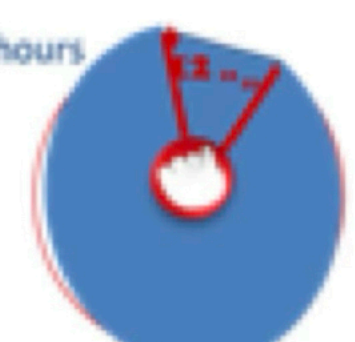

Wittles Worth 24 Hour Chart-Analog Clock Hourly Spaces and Cycles

1 hour

1 hour space

2 hours

2 hour space

3 hours

3 hour space

4 hours

4 hour space

5 hours

5 hour space

6 hours

6 hour space

7 hours

7 hour space

8 hours

8 hour space

9 hours

9 hour space

10 hours

10 hour space

11 hours

11 hour space

12 hours

12 hour space

13 hours

1 hour space

14 hours

2 hour space

15 hours

3 hour space

16 hours