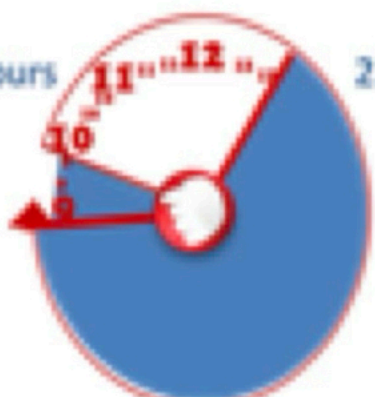

Wittles Worth 24 Hour Chart-Analog Clock Hourly Spaces and Cycles

1 hour

1 hour space

2 hours

2 hour space

3 hours

3 hour space

4 hours

12 hour space

13 hours

1 hour space

14 hours

2 hour space

15 hours

3 hour space

16 hours

4 hour space

17 hours

5 hour space

18 hours

6 hour space

19 hours

7 hour space

20 hours

8 hour space

21 hours

9 hour space

22 hours

10 hour space

23 hours

11 hour space

24 hours